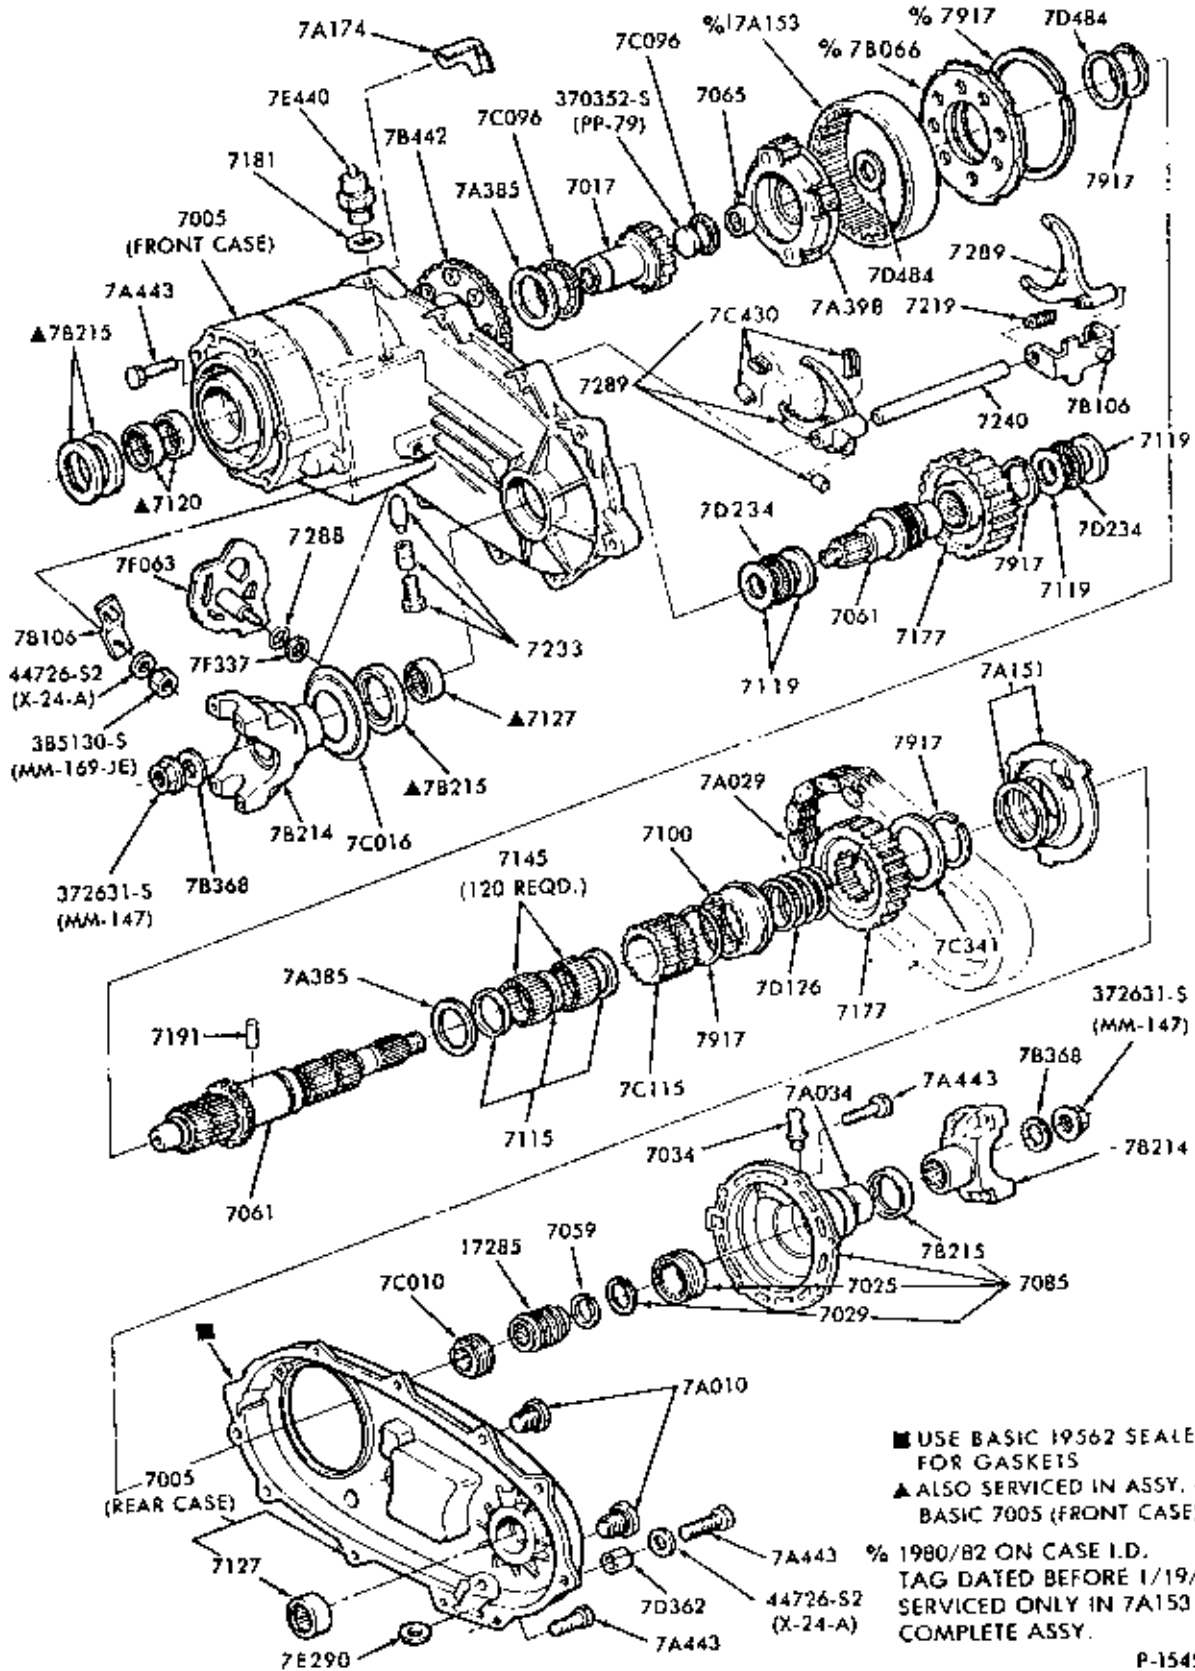

LIGHT TRUCK

TRANSFER CASE — NEW PROCESS NP 208 — PART TIME
1980/ F-U150/350

P-15457